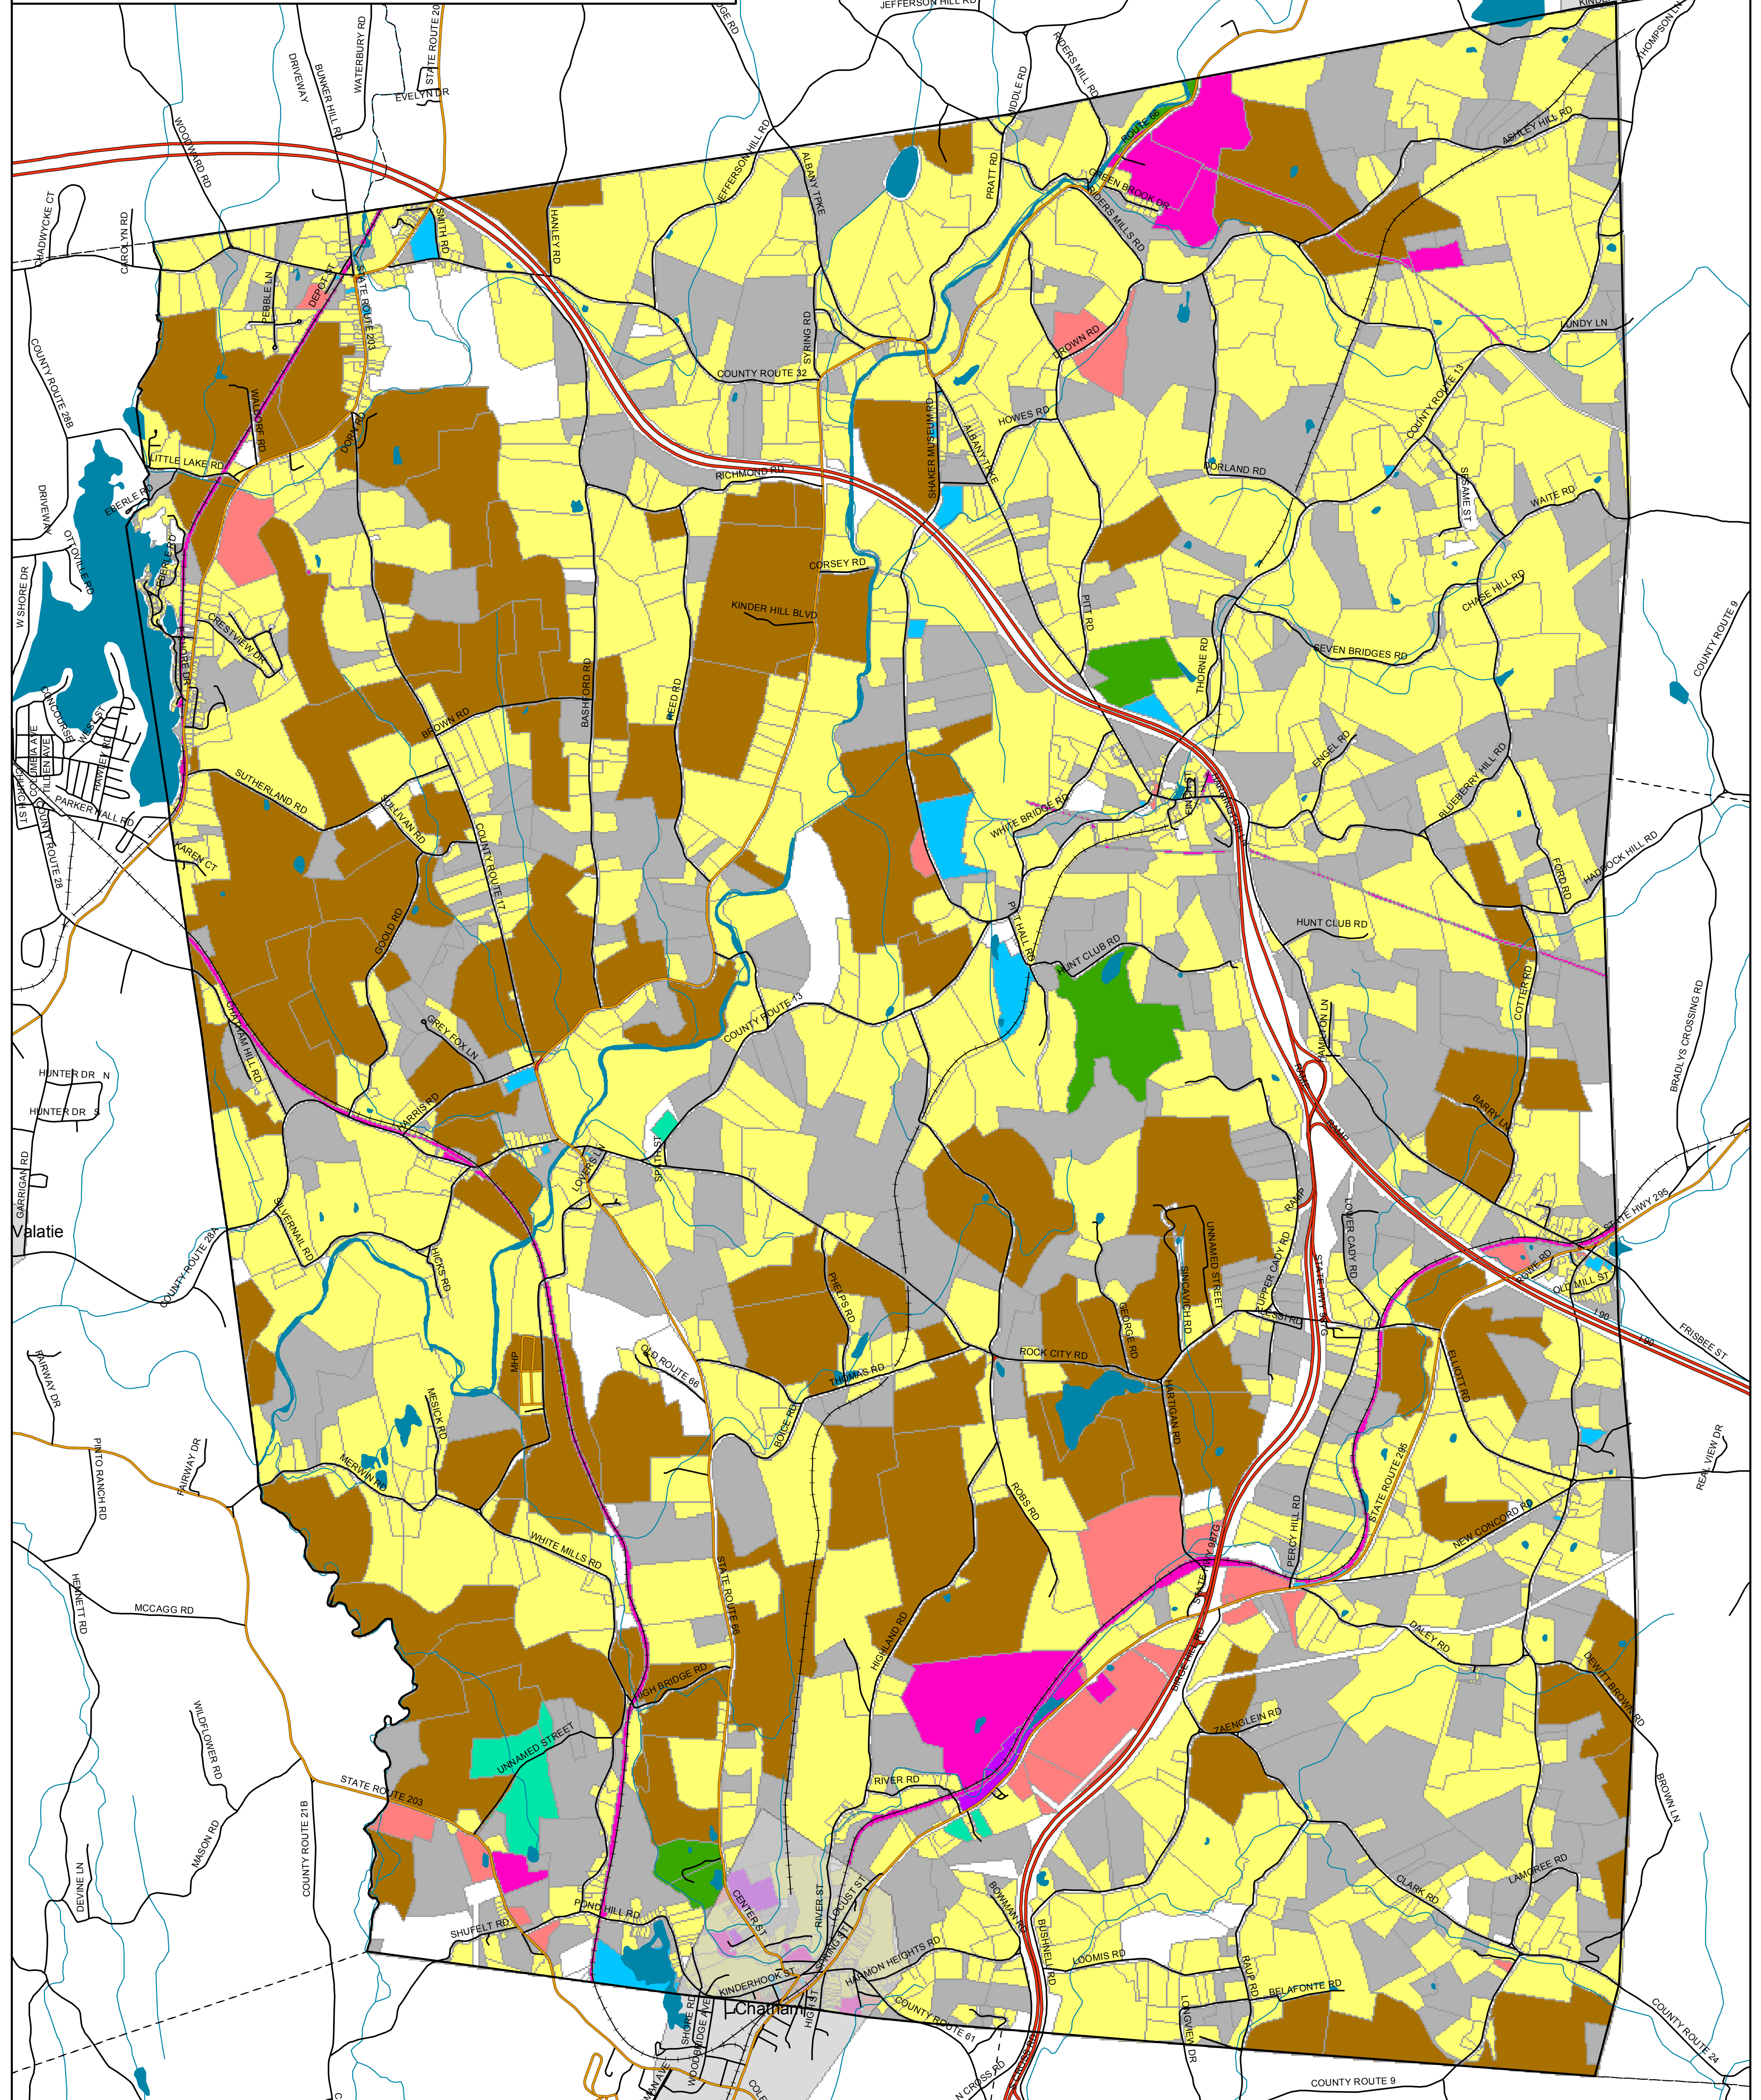

Town of Chatham

Columbia County, NY

Property Class			
	Town Boundary		Public Services
	Village Boundaries		Agricultural
	Property Boundaries		Residential
	Water Features		Commercial
	Streams		Industrial
			Recreation and Entertainment
			Wild, Forested, Conservation Lands and Public Parks
			Vacant Land
			Community Services
			UnKnown

Draft Map Date:
8-4-2004

**Community Planning &
Environmental Associates**

Nan Stolzenburg, AICP - www.planningbetterplaces.com
152 Stolzenburg Road, Berne, NY 12023
Don Meltz, Planning and GIS - www.donmeltz.com