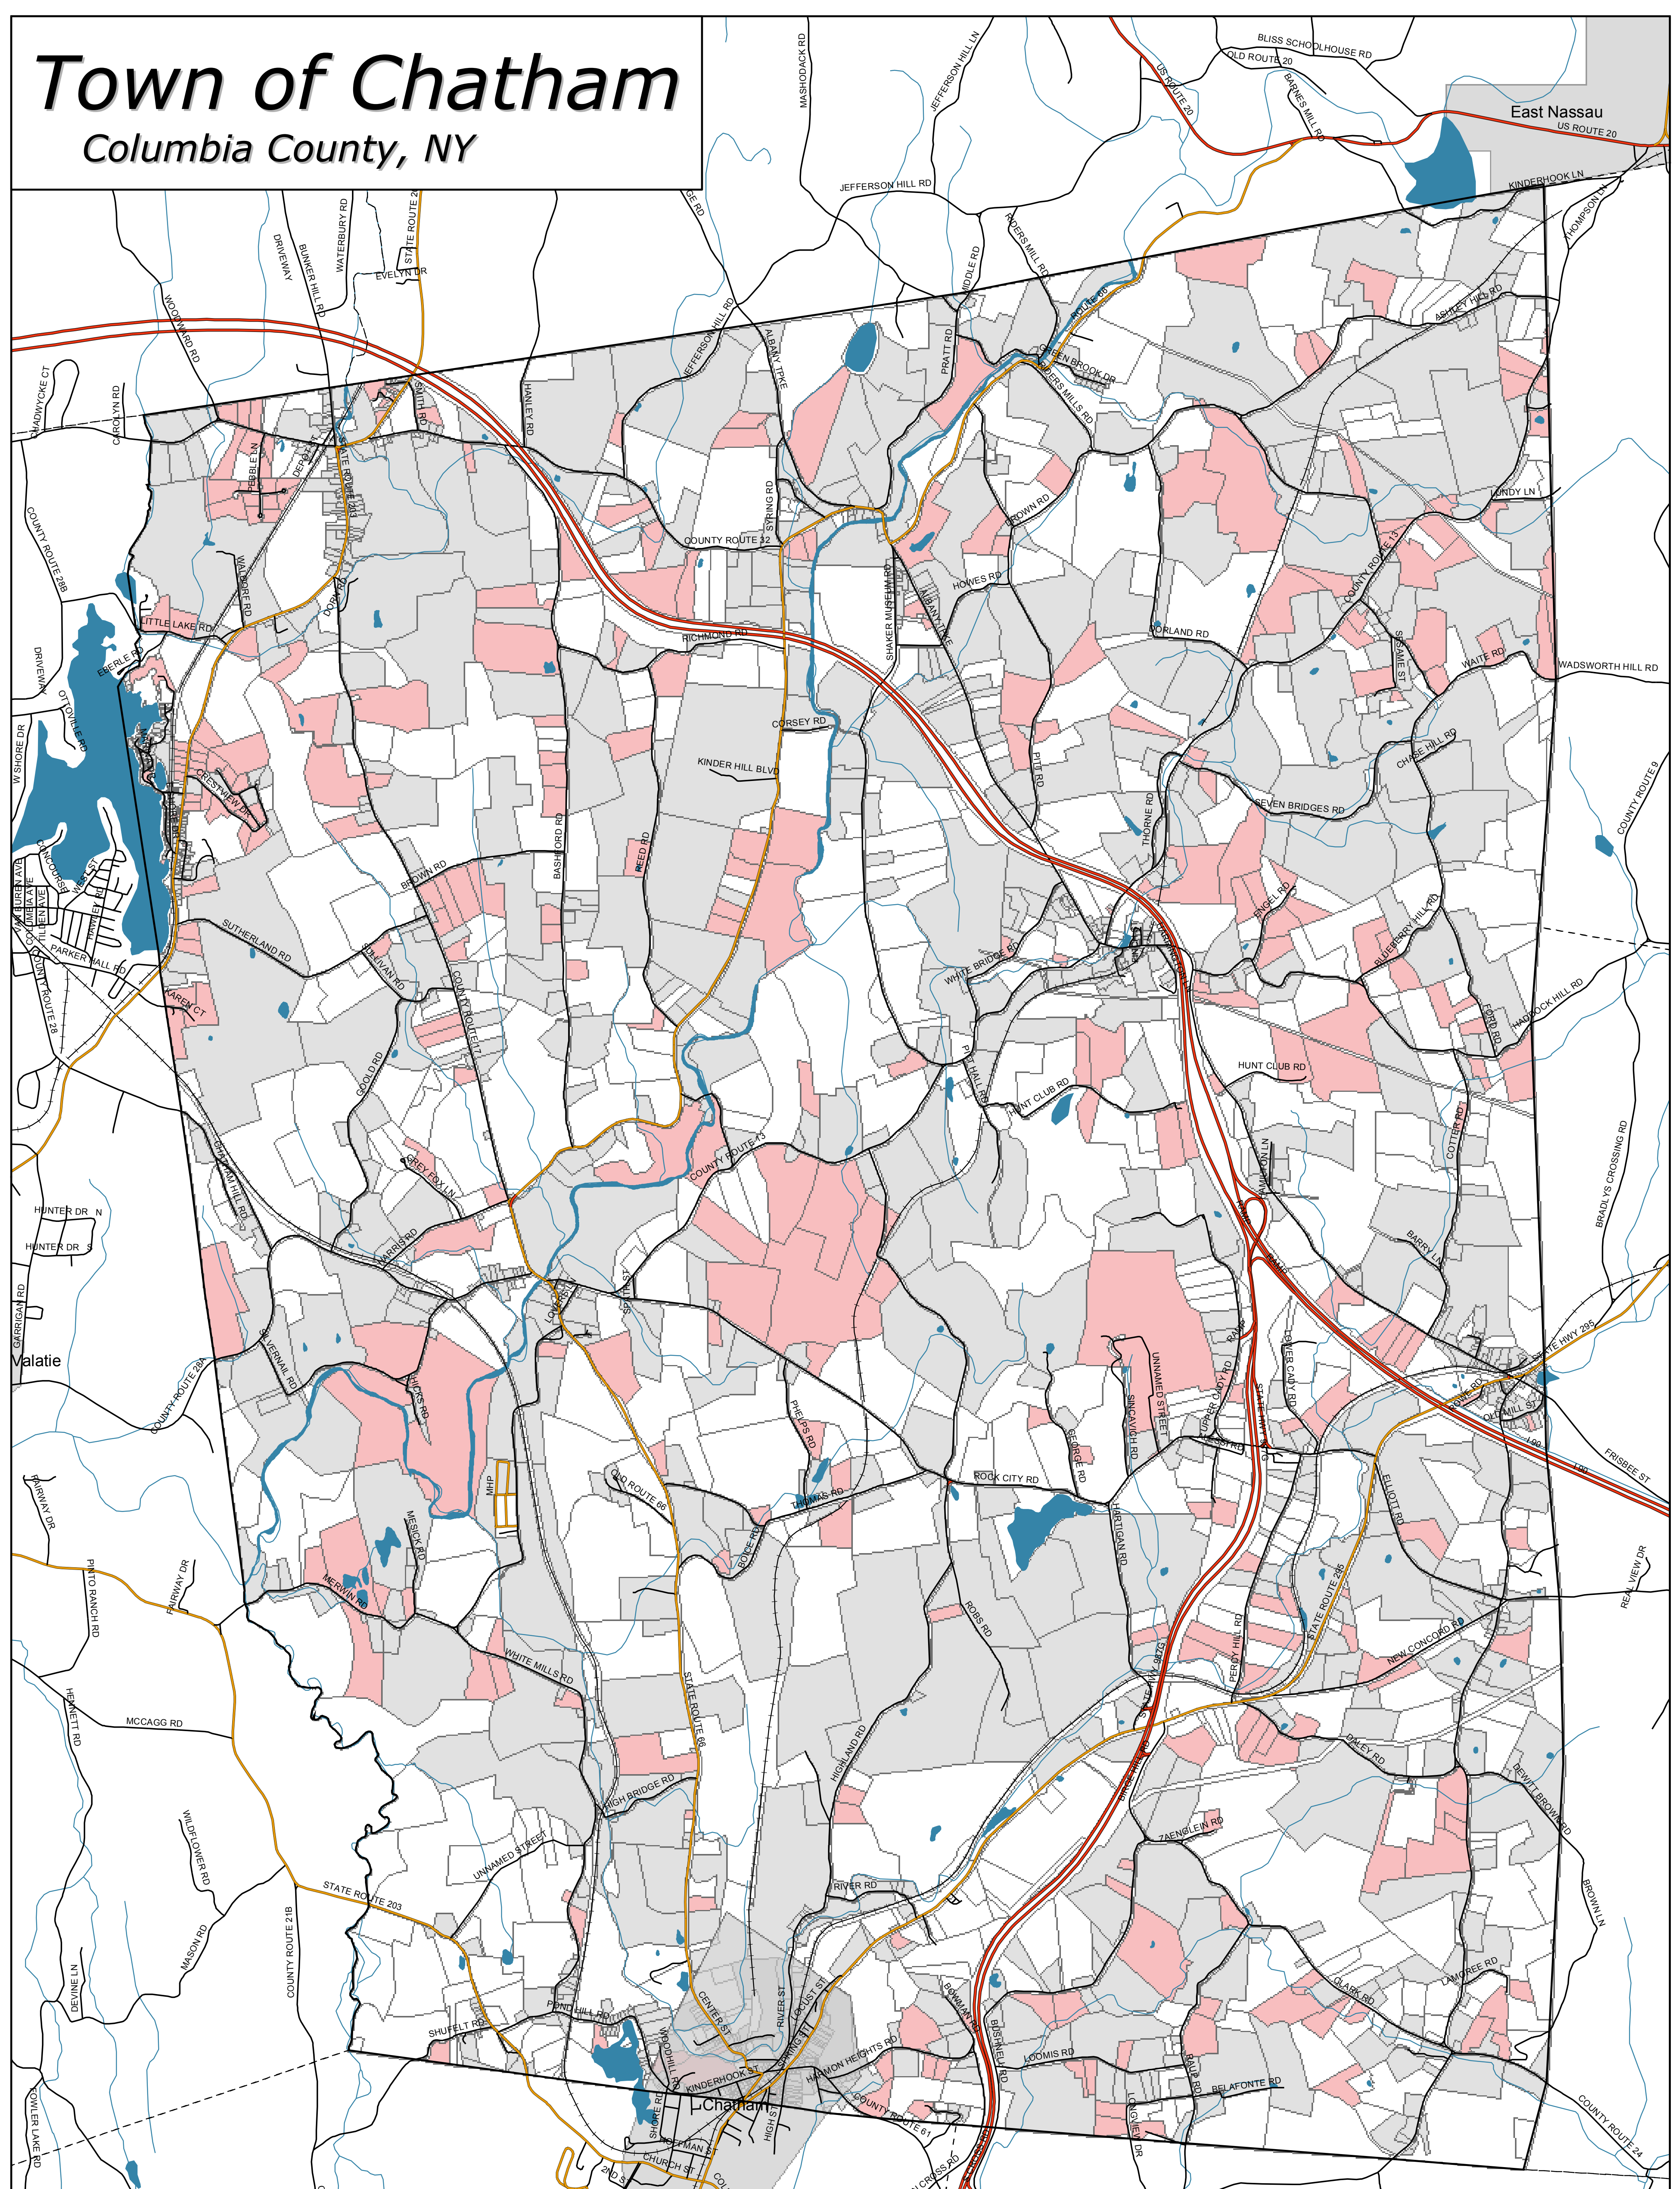

Town of Chatham

Columbia County, NY

Draft Map Date:
8-4-2004

Year Built - After 1980	
	Town Boundary
	Village Boundaries
	Property Boundaries
	Water Features
	Streams
	No Structure or No Data
	1700 - 1979
	1980 - 1999