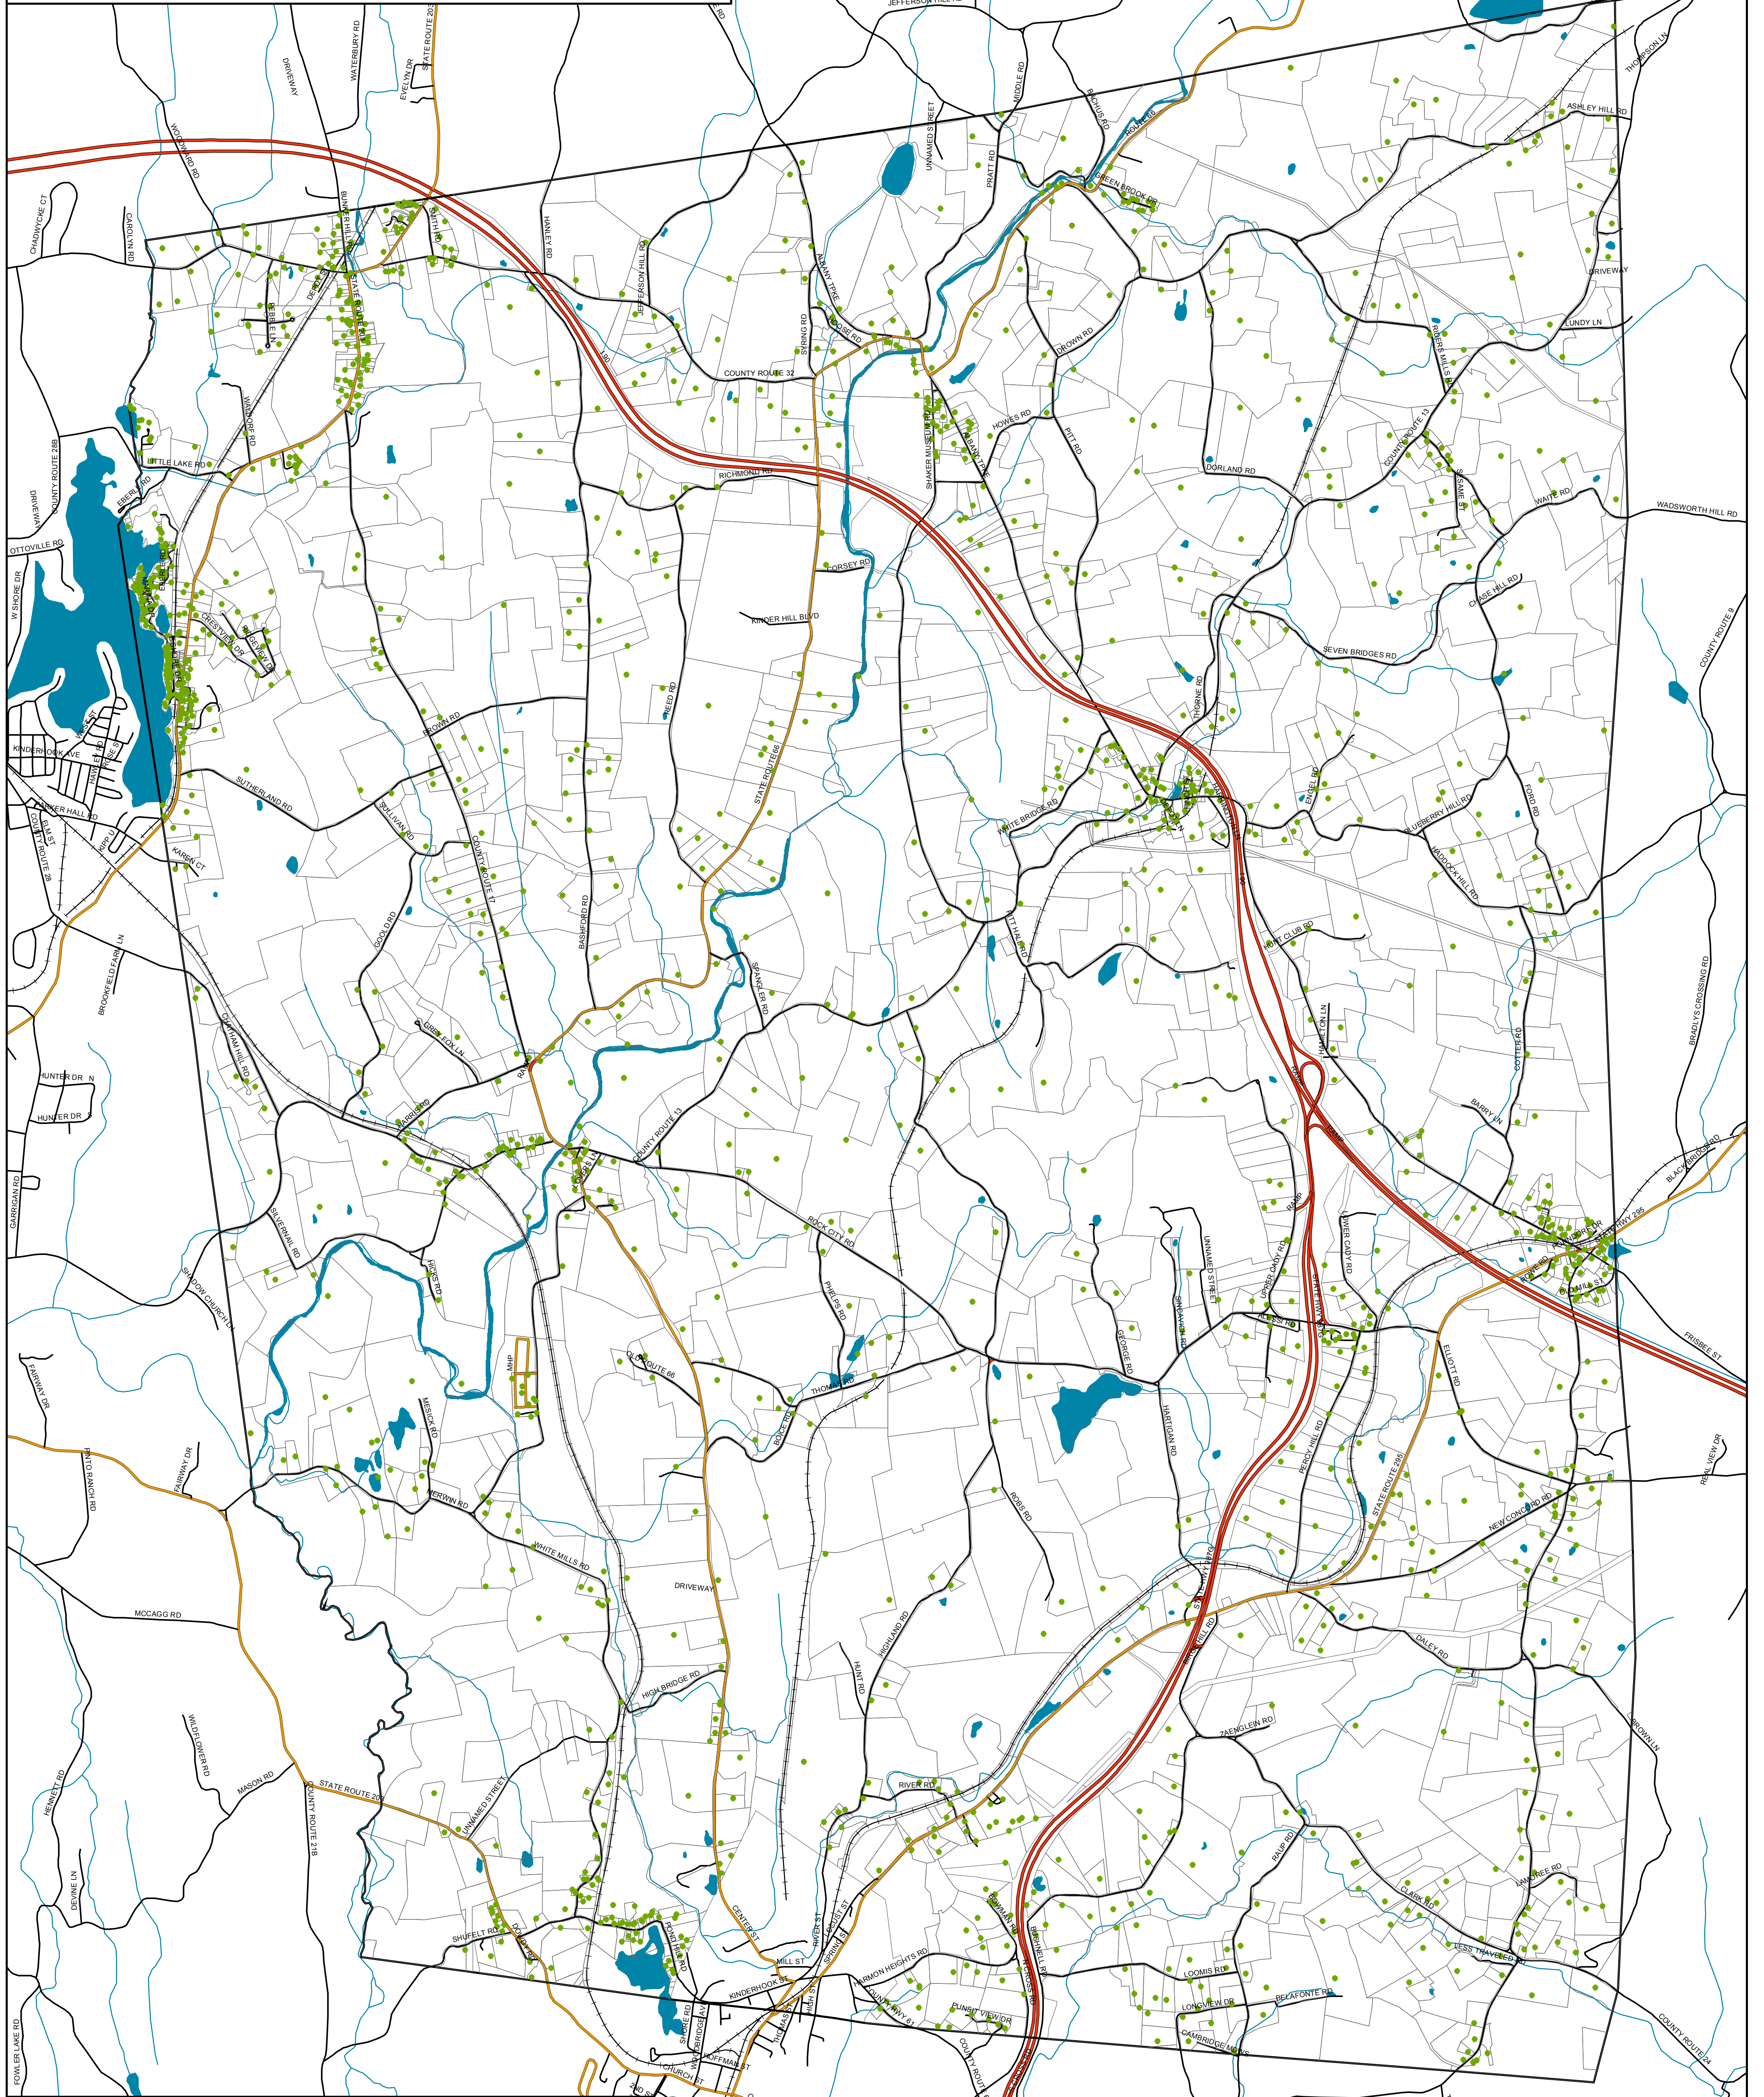

Town of Chatham

Columbia County, NY

Buidout Analysis Existing Residential Uses

-  Town Boundary
-  Water Features
-  Streams
-  Roads
 -  Primary Highway
 -  Secondary Road-State or County
 -  Local Road
 -  Railroads
-  Parcel Boundaries
- Existing Residences**
 -  1 Dot = 1 Residence

Draft Map Date:
8-2-2005

Nan Stolzenburg, AICP - www.planningbetterplaces.com
152 Stolzenburg Road, Berne, NY 12023
Don Meltz, Planning and GIS - www.donmeltz.com