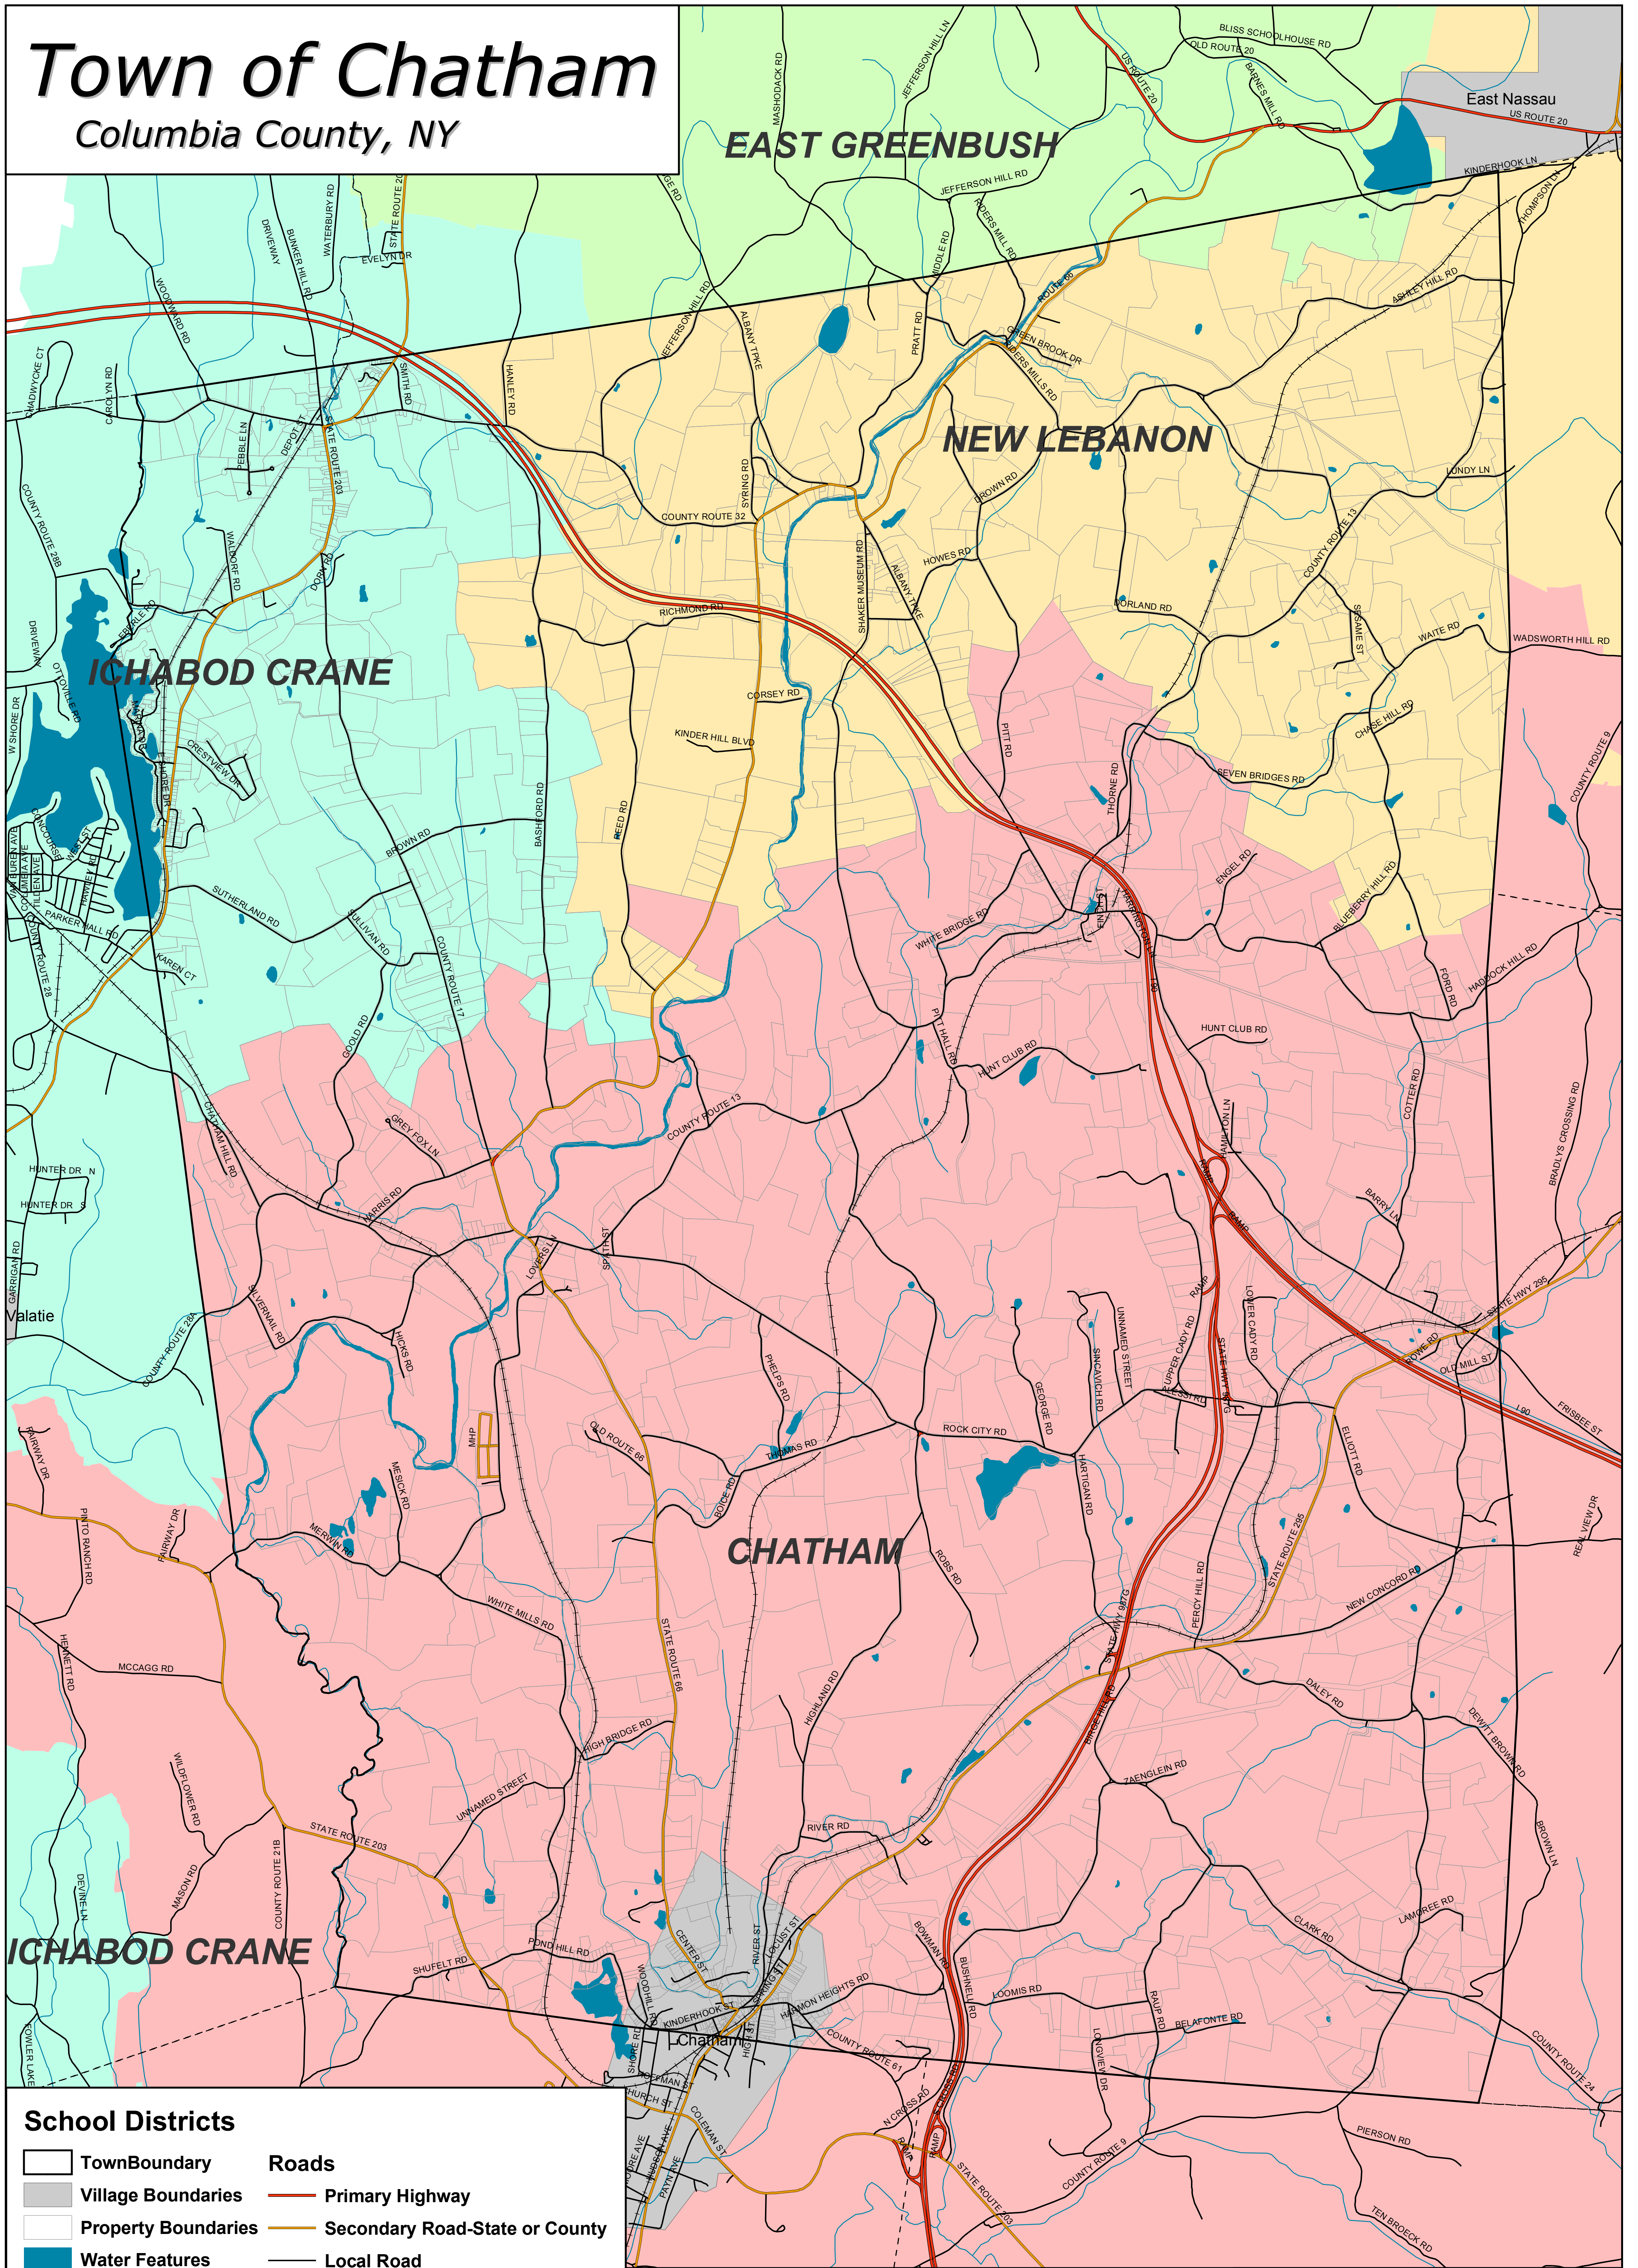

Town of Chatham

Columbia County, NY

School Districts

- | | | | |
|-------------------------|---------------------|--|--------------------------------|
| | Town Boundary | | Primary Highway |
| | Village Boundaries | | Secondary Road-State or County |
| | Property Boundaries | | Local Road |
| | Water Features | | Railroads |
| | Streams | | |
| School Districts | | | |
| | Chatham | | |
| | Ichabod Crane | | |
| | New Lebanon | | |
| | East Greenbush | | |