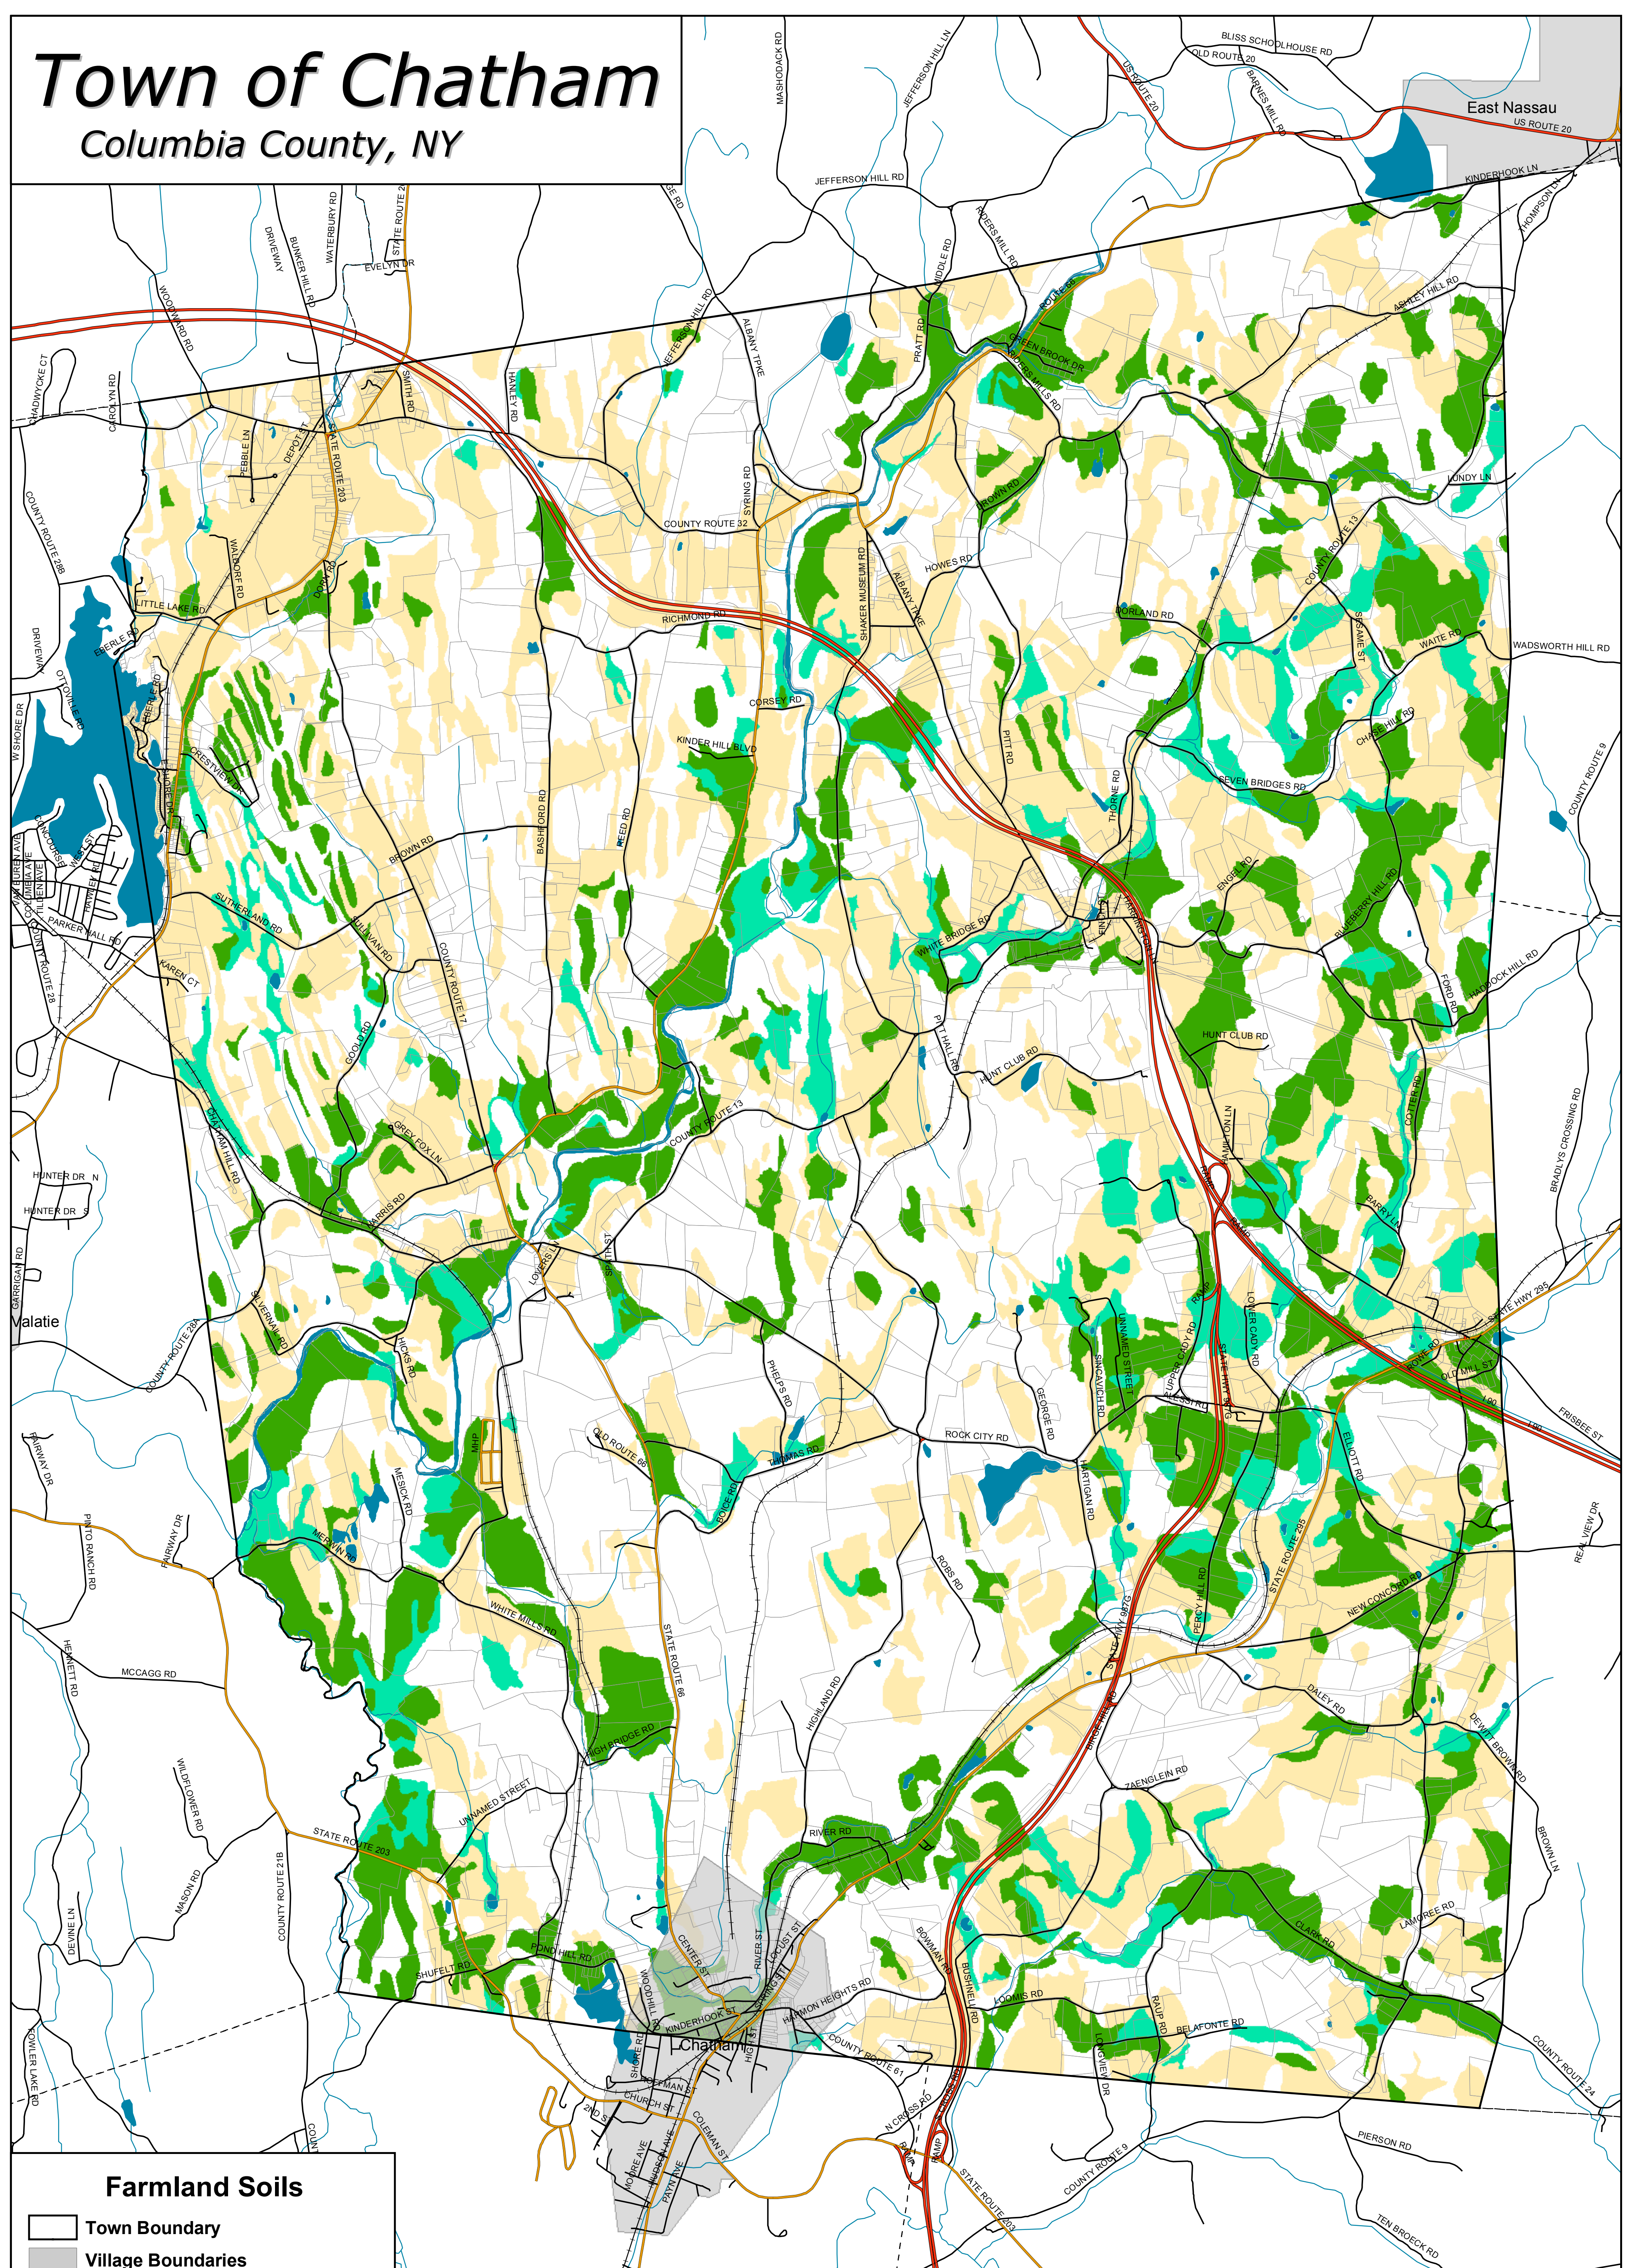

Town of Chatham

Columbia County, NY

Farmland Soils

-  Town Boundary
-  Village Boundaries
-  Water Features
-  Streams
- Farmland Soils**
-  All areas are prime farmland
-  Prime farmland if drained
-  Farmland of statewide importance