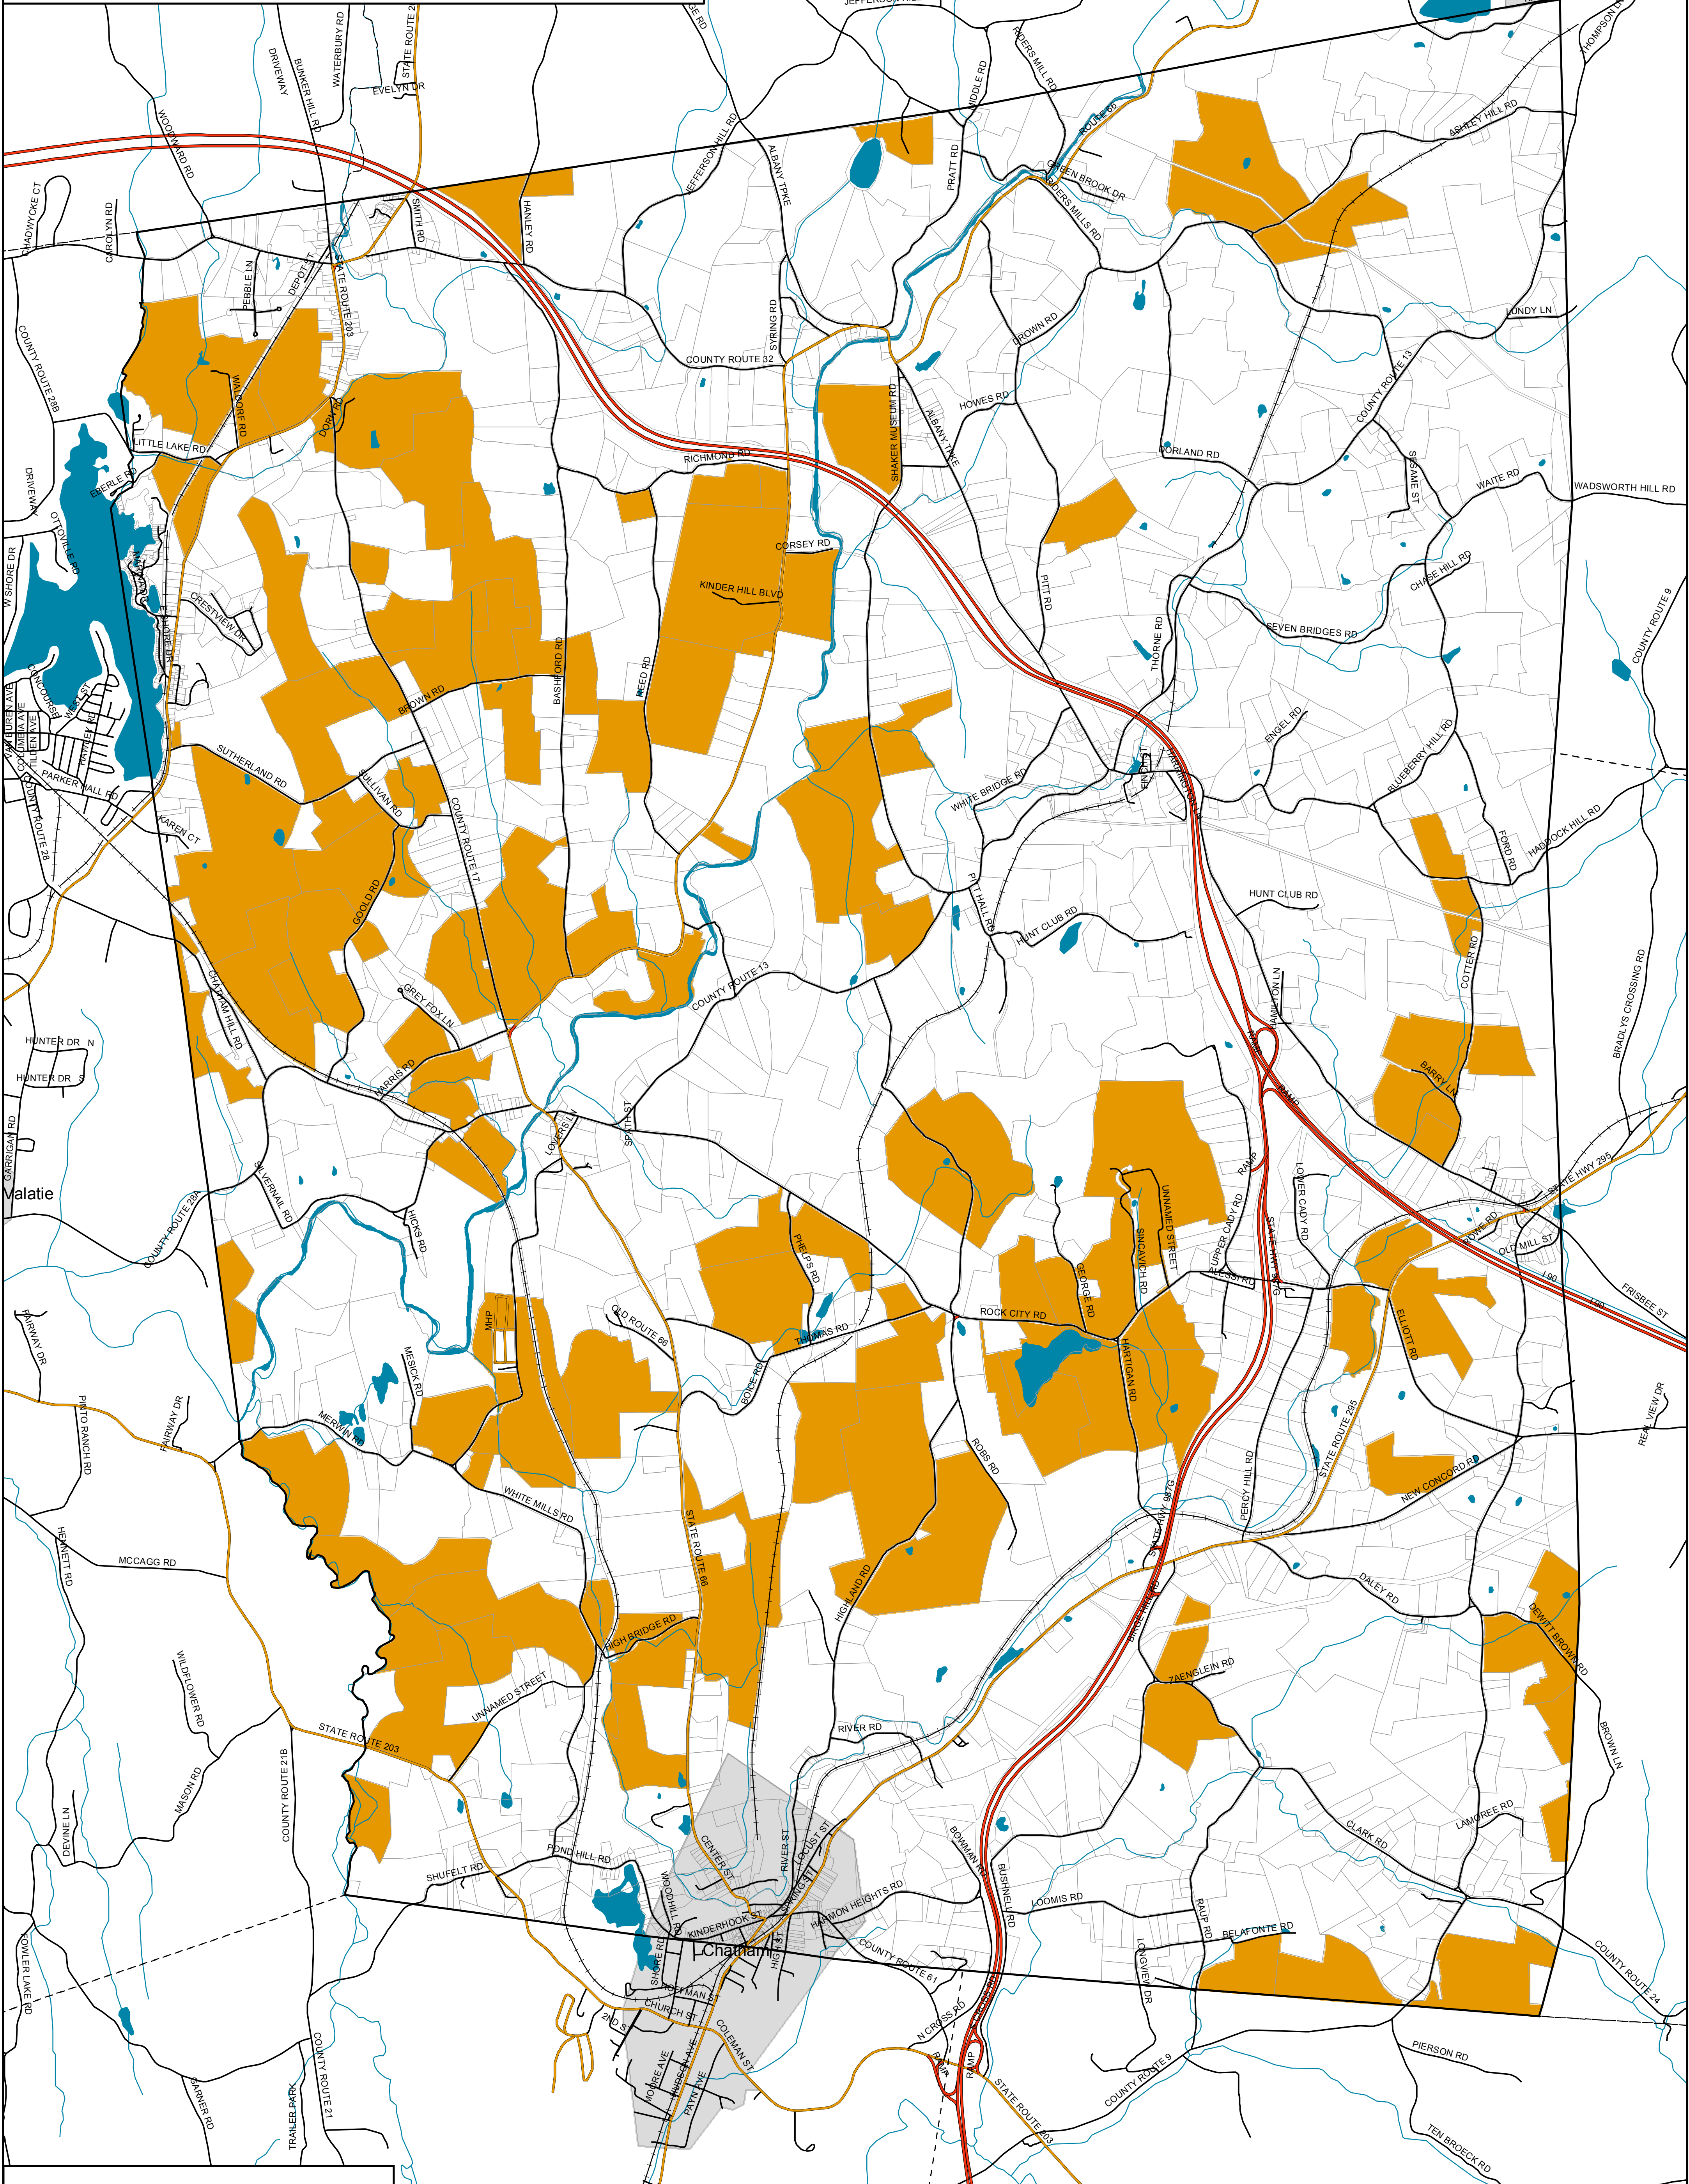

Town of Chatham

Columbia County, NY

Agriculture Class Parcels

-  Town Boundary
-  Village Boundaries
-  Water Features
-  Streams
-  Agriculture Class Parcels

Draft Map Date:
8-4-2004

**Community Planning &
Environmental Associates**