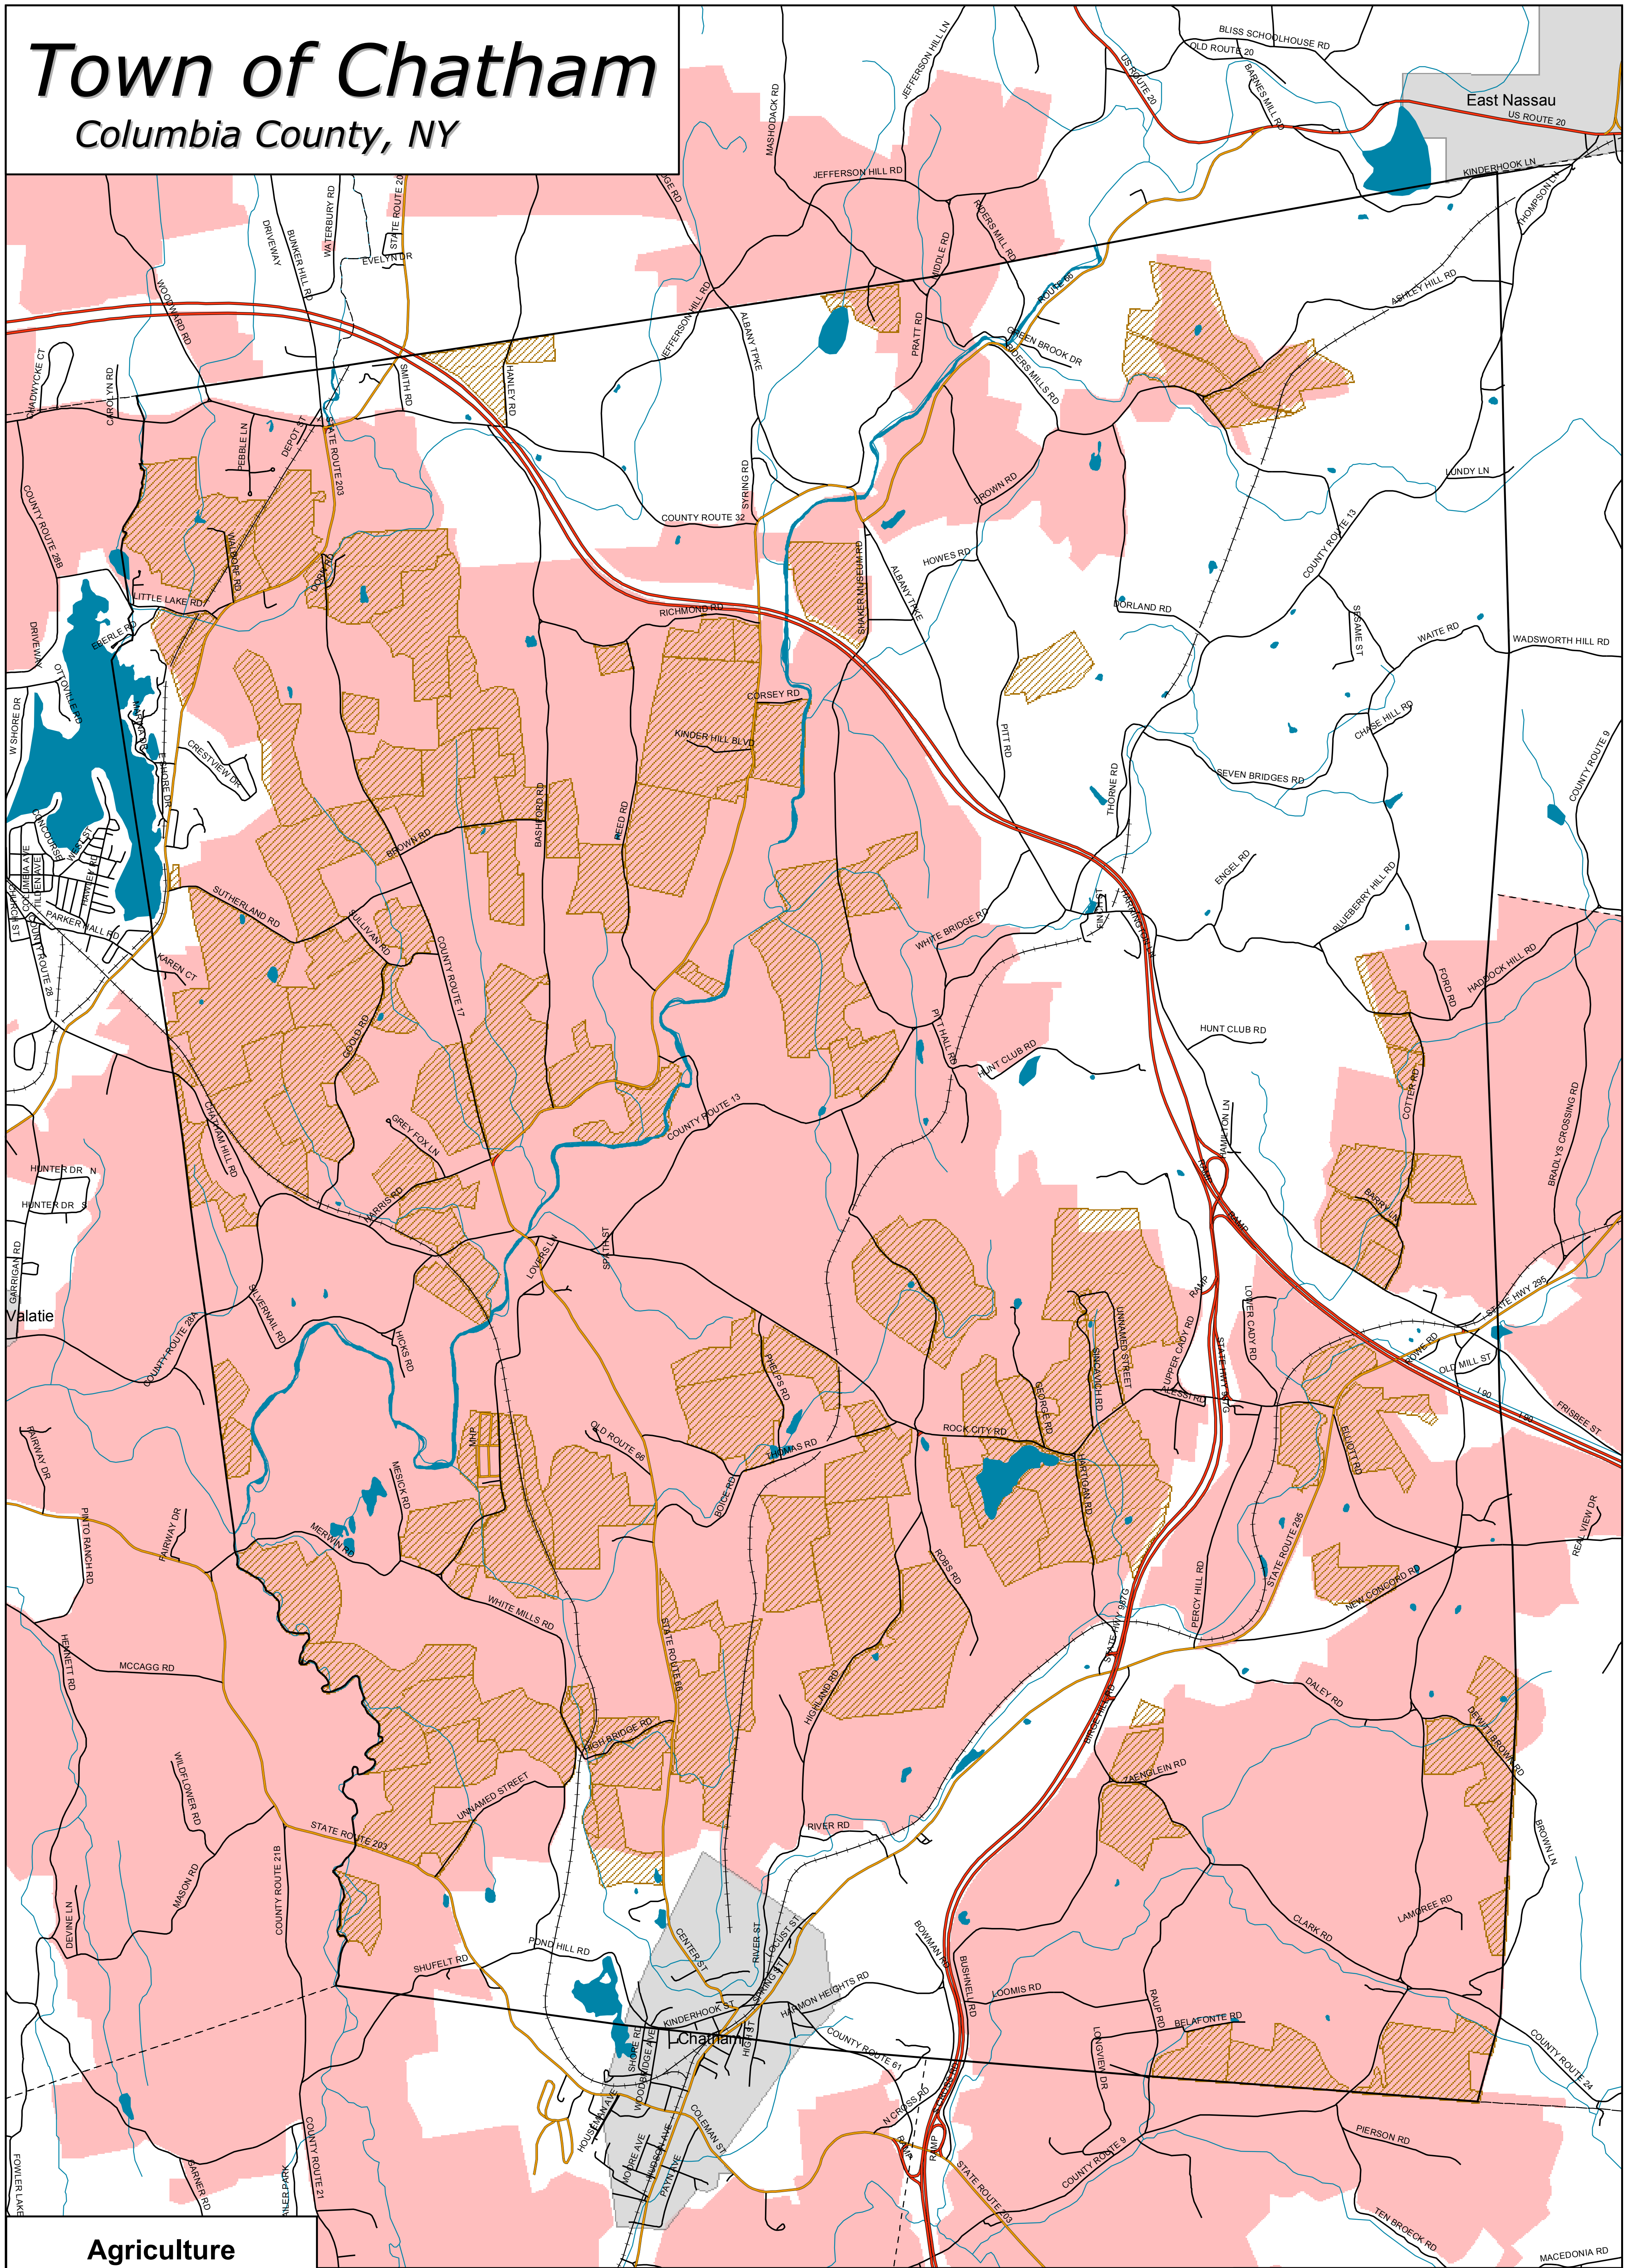

Town of Chatham

Columbia County, NY

Agriculture

-  Town Boundary
-  Village Boundaries
-  Water Features
-  Streams
-  Agricultural Districts
-  Agriculture Class Parcels

0 0.5 1 2 Miles

Draft Map Date:
8-4-2004