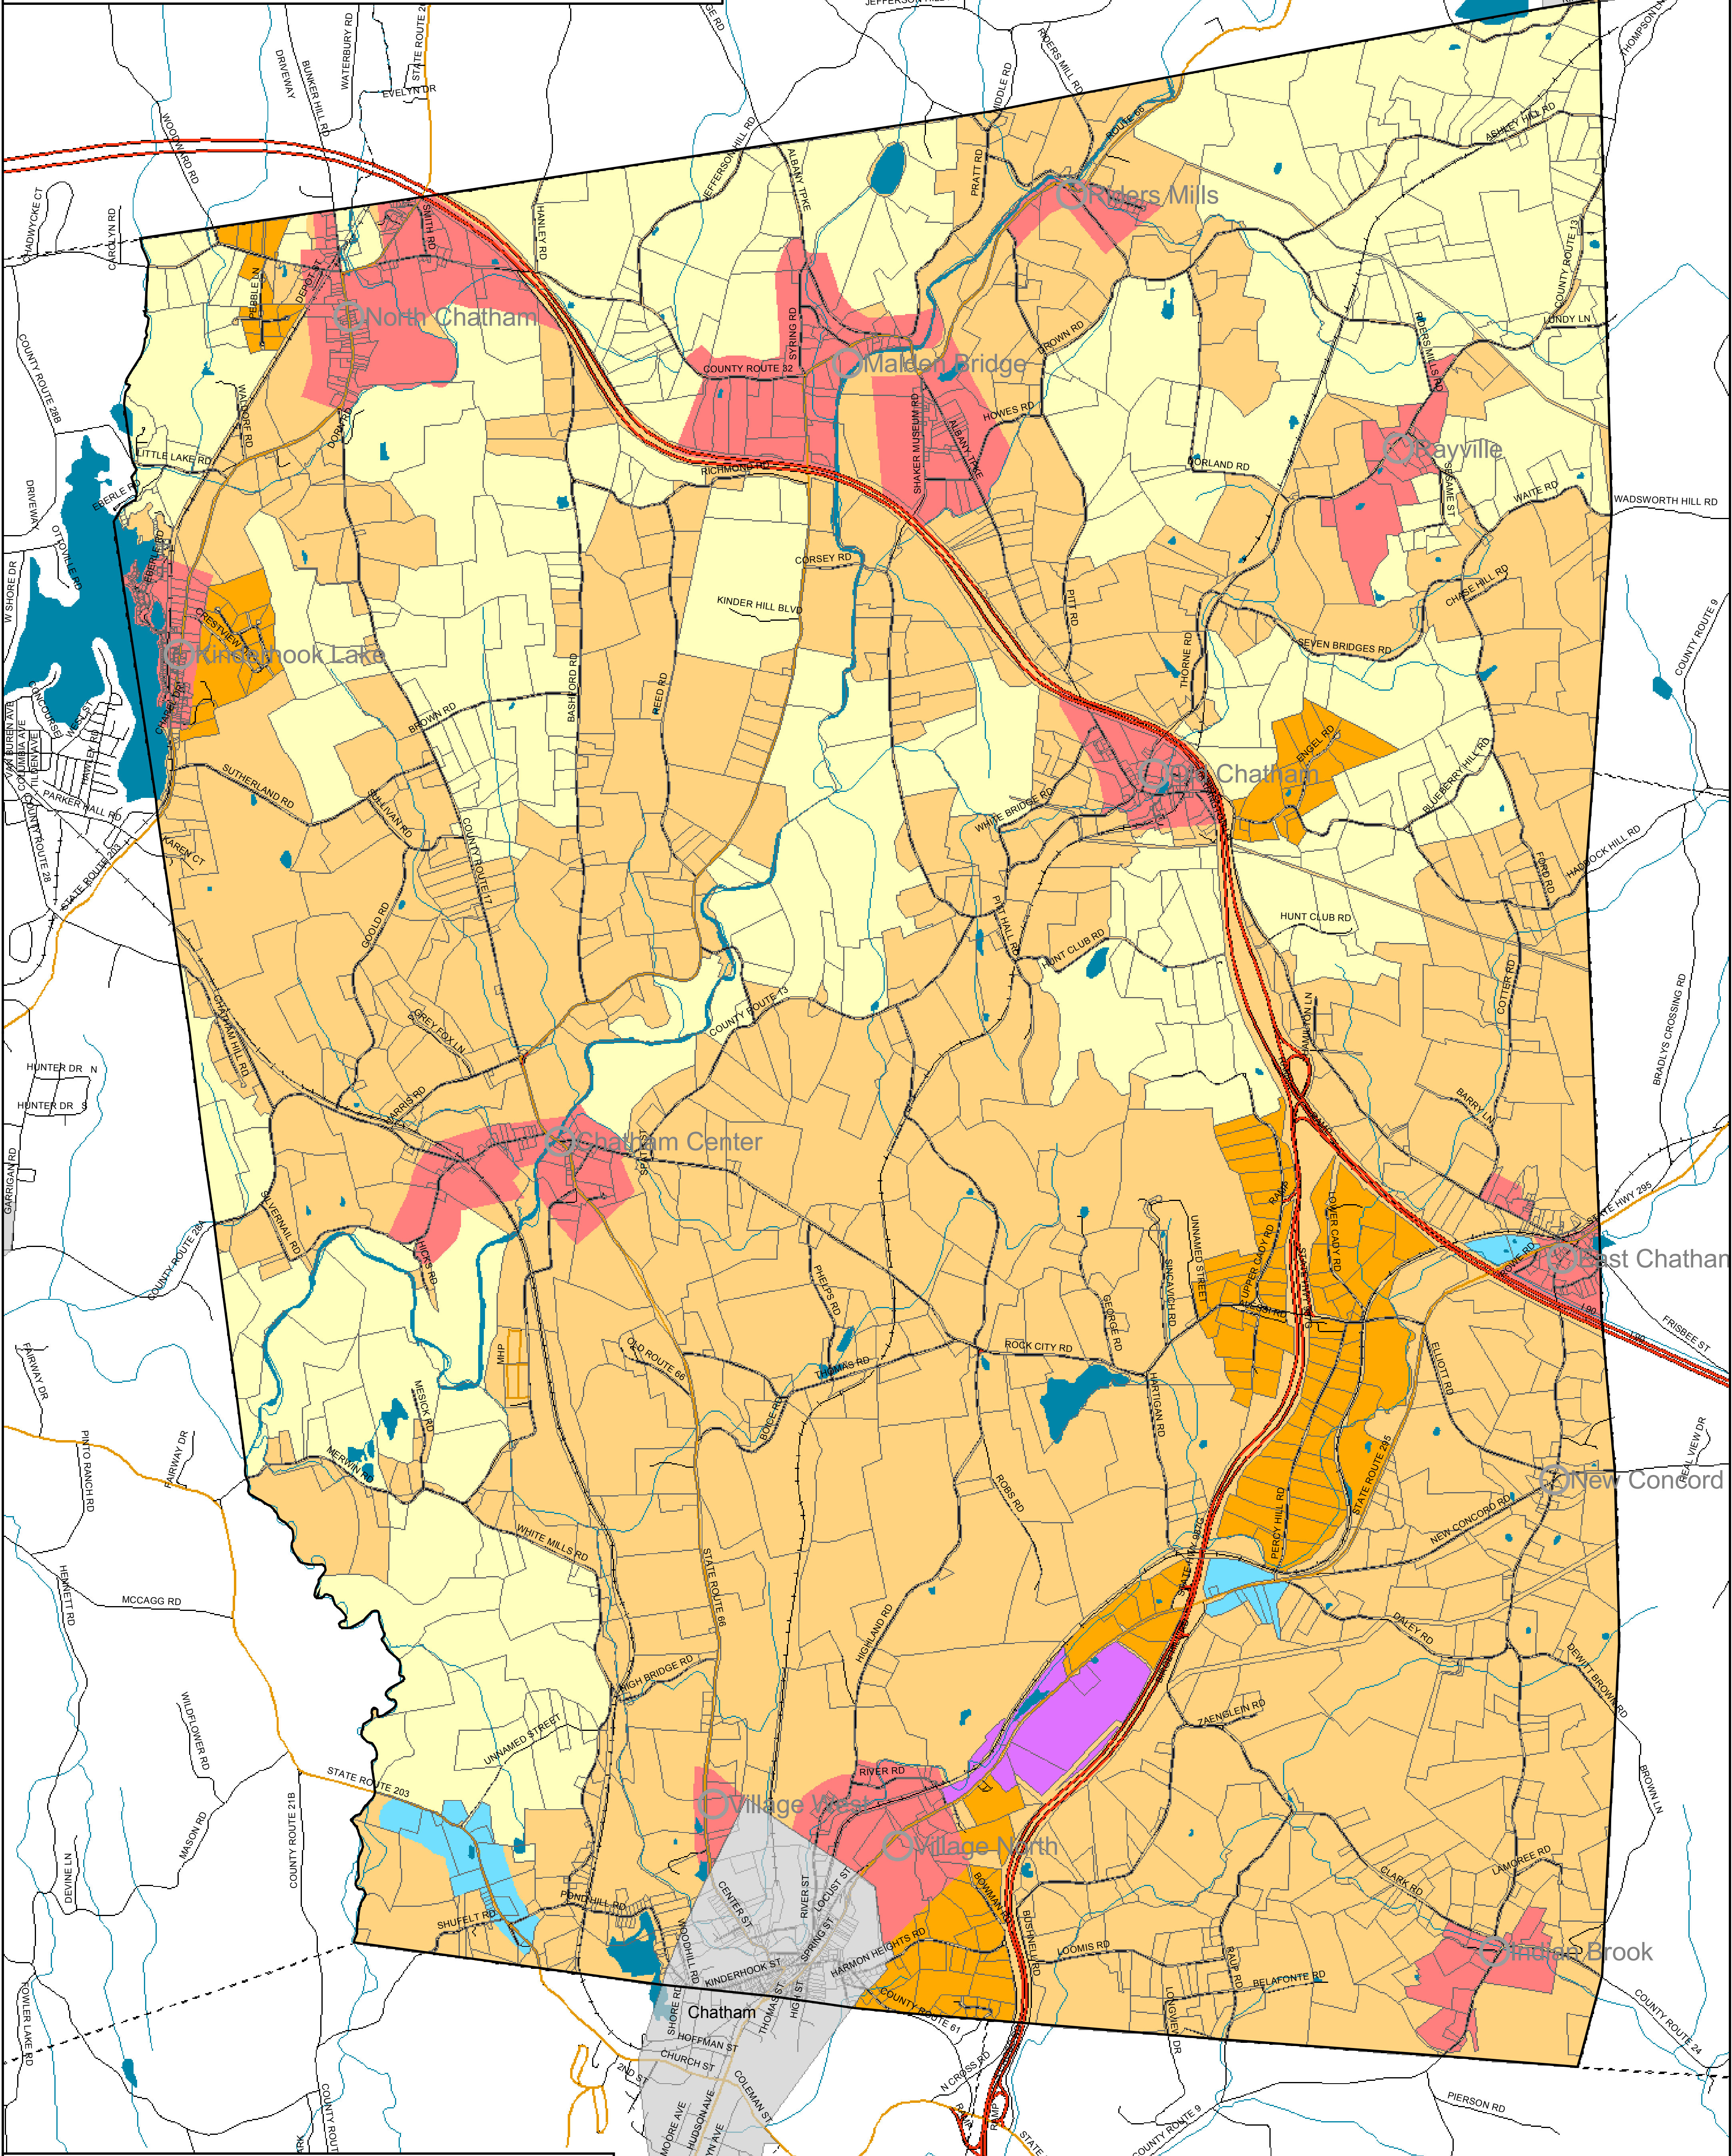

# Town of Chatham

## Columbia County, NY

### Conceptual Zoning Districts

- |                     |                                      |
|---------------------|--------------------------------------|
| Town Boundary       | Possible Hamlet Districts            |
| Village Boundaries  | Possible Rural-3 District            |
| Property Boundaries | Possible Rural-2 District            |
| Water Features      | Possible Rural-1 District            |
| Streams             | <b>Possible Commercial Districts</b> |
|                     | Business                             |
|                     | Industrial                           |